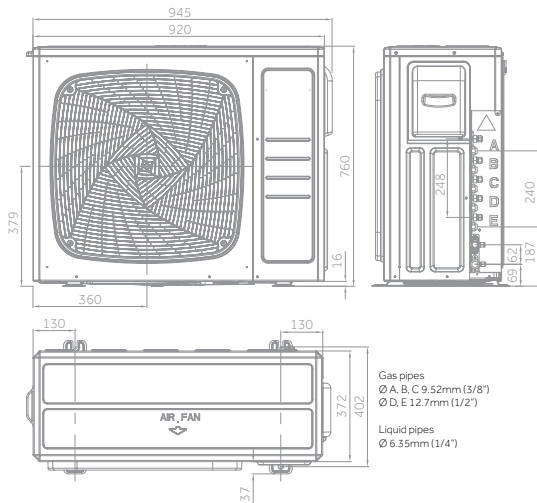

# MultiSplit OUTDOOR UNITS

2U40S2SM1FA (2 couplings)

2U50S2SM1FA-3 (2 couplings)

3U55S2SR5FA - 3U70S2SR5FA (3 couplings)

4U75S2SR5FA - 4U85S2SR5FA (4 couplings)

# MultiSplit OUTDOOR UNITS

5U90S2SS5FA - 5U105S2SS5FA (5 couplings)

5U125S2SN1FA (5 couplings)

3U55S2WR1FA (3 couplings) +  
4U70S2WR1FA (4 couplings)