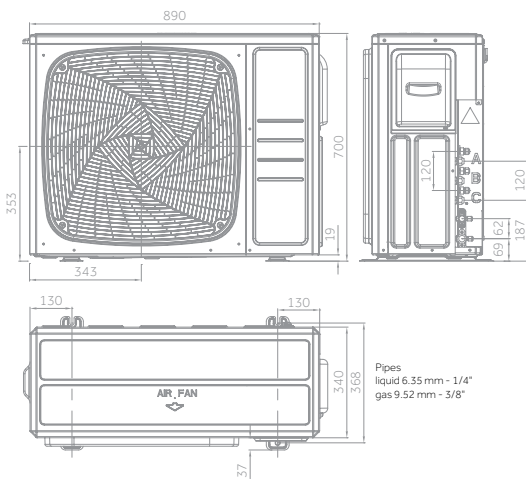

# MultiSplit OUTDOOR UNITS

2U40S2SM1FA (2 couplings)

2U50S2SM1FA-3 (2 couplings)

3U55S2SR5FA - 3U70S2SR5FA (3 couplings)

4U75S2SR5FA - 4U85S2SR5FA (4 couplings)

# MultiSplit OUTDOOR UNITS

5U90S2SS5FA - 5U105S2SS5FA (5 couplings)

5U125S2SN1FA (5 couplings)

3U55S2WR1FA (3 couplings) +  
4U70S2WR1FA (4 couplings)