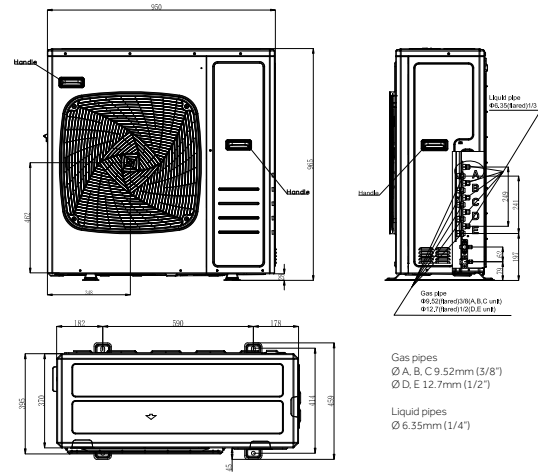

# MultiSplit OUTDOOR UNITS

2U40S2SM1FA (2 couplings)

2U50S2SM1FA-3 (2 couplings)

3U55S2SR5FA - 3U70S2SR5FA (3 couplings)

4U75S2SR5FA - 4U85S2SR5FA (4 couplings)

# MultiSplit OUTDOOR UNITS

5U90S2SS5FA - 5U105S2SS5FA (5 couplings)

5U125S2SN1FA (5 couplings)

3U55S2WR1FA (3 couplings) +  
4U70S2WR1FA (4 couplings)