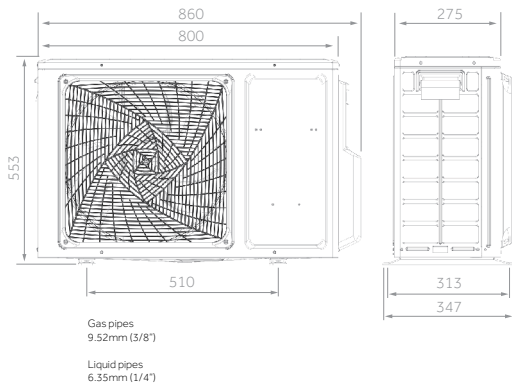

# MultiSplit OUTDOOR UNITS

2U40S2SM1FA (2 couplings)

2U50S2SM1FA-3 (2 couplings)

3U55S2SR5FA - 3U70S2SR5FA (3 couplings)

4U75S2SR5FA - 4U85S2SR5FA (4 couplings)

# MultiSplit OUTDOOR UNITS

5U90S2SS5FA - 5U105S2SS5FA (5 couplings)

5U125S2SN1FA (5 couplings)

3U55S2WR1FA (3 couplings) +  
4U70S2WR1FA (4 couplings)