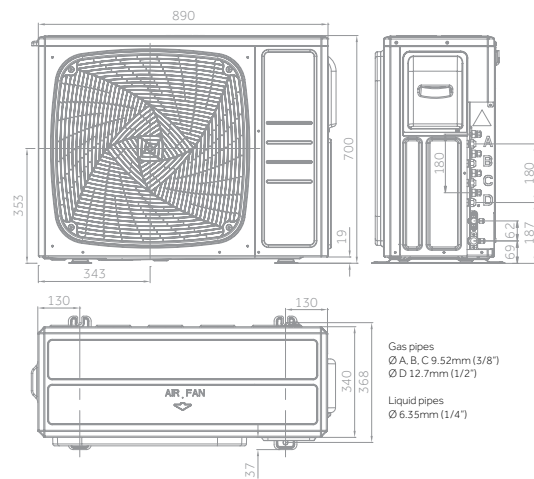

# MultiSplit OUTDOOR UNITS

2U40S2SM1FA (2 couplings)

2U50S2SM1FA-3 (2 couplings)

3U55S2SR5FA - 3U70S2SR5FA (3 couplings)

4U75S2SR5FA - 4U85S2SR5FA (4 couplings)

# MultiSplit OUTDOOR UNITS

5U90S2SS5FA - 5U105S2SS5FA (5 couplings)

5U125S2SN1FA (5 couplings)

3U55S2WR1FA (3 couplings) +  
4U70S2WR1FA (4 couplings)