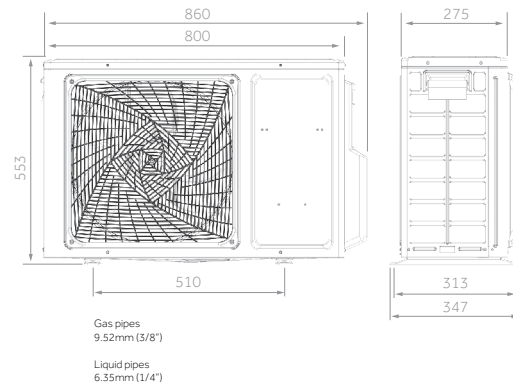

# MultiSplit OUTDOOR UNITS

2U40S2SM1FA (2 couplings)

2U50S2SM1FA-3 (2 couplings)

3U55S2SR5FA - 3U70S2SR5FA (3 couplings)

4U75S2SR5FA - 4U85S2SR5FA (4 couplings)

# MultiSplit OUTDOOR UNITS

5U90S2SS5FA - 5U105S2SS5FA (5 couplings)

5U125S2SN1FA (5 couplings)

3U55S2WR1FA (3 couplings) +  
4U70S2WR1FA (4 couplings)