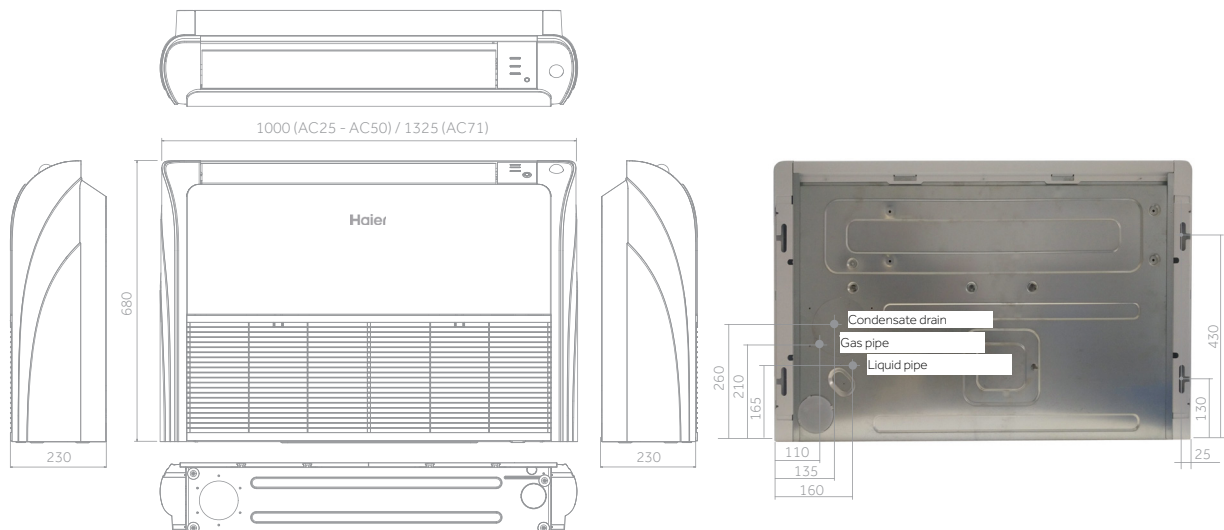

Indoor Unit	Model		AC25S2SG1FA(H)	AC35S2SG1FA(H)	AC50S2SG1FA(H)	AC71S2SG1FA(H)
Performance data						
Output power - COOLING	nom (min-max)	kW	2,50	3,50	5,00	7,10
Output power - HEATING	nom (min-max)	kW	3,10	4,00	5,80	7,50
Power supply		Ph/V/Hz	1/220-240/50/60	1/220-240/50/60	1/220-240/50/60	1/220-240/50/60
Treated air volume	(H/M/L/Q)	m3/h	580/480/380/280	750/620/500/400	880/750/650/500	1250/1128/930/840
Indoor Unit						
High sound power		dB	50	53	57	61
Sound pressure		dB(A)	35/32/28/26	39/36/33/30	44/41/38/35	43/40/38/35
Net dimensions	WxDxH	mm	1000/230/680	1000x230x680	1000x230x680	1325x230x680
Packaging dimensions	WxDxH	mm	1100/305/779	1100x305x779	1100x305x779	1425x305x779
Net/gross weight		kg	26/32	26,0/32,0	26,0/32,0	33,5/41,9
Installation data						
Liquid pipe	Ø	mm (inch)	6,35 (1/4)	6,35 (1/4)	6,35 (1/4)	9,52 (3/8)
Gas pipe	Ø	mm (inch)	9,52 (3/8)	9,52 (3/8)	12,70 (1/2)	15,88 (5/8)

AC25 - AC35 - AC50 - AC71